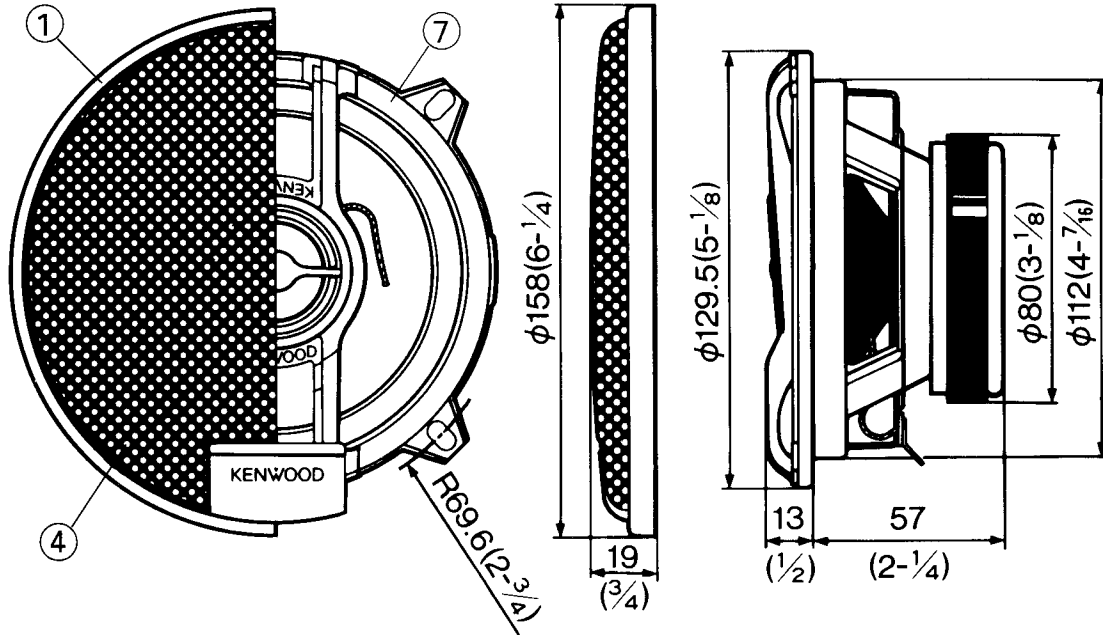

DOOR/REAR DECK MOUNT SPEAKER
KFC-HQ133
 SERVICE MANUAL

KENWOOD

© 1992-11 PRINTED IN JAPAN
 B51-6534-00(O)1636

EXTERNAL VIEW

UNIT : mm (inch)

PARTS INCLUDED

- ③ 4.5m(15ft)(O.F.C).....×2
- ⑥ $\phi 4-20(3/16-3/4)$×8
- ⑤×1
- ② KENWOOD.....×2

PARTS LIST

* New parts
 Parts without parts **No.** are not supplied.

Ref No.	New Parts	Parts No.	Description
①	*	B06-0748-08	GRILLE
②		B43-0900-08	BADGE SET
③	*	E30-5137-08	CORD SET
④	*	F09-1055-08	PROTECTOR
⑤		J69-0111-08	VISCOUS TAPE
⑥		N99-1088-18	SCREW SET
⑦	*	T15-0230-08	SPEAKER

SPECIFICATIONS

- Speakers
- Woofers ————— 130mm(5in) Injection P.P.Cone Type
 230g(8.2oz) Magnet
 - Tweeter ————— 32mm(1-1/4in) Titanium Balanced Dome Type
 - Peak Power ————— 80Watts
 - Frequency Response ——— 37Hz~30,000Hz
 - Sensitivity ————— 90dB/W at 1m
 - Impedance ————— 4 Ohms
 - Weight Per Speaker With Grille — 1,700g(3.7lb)/Pair